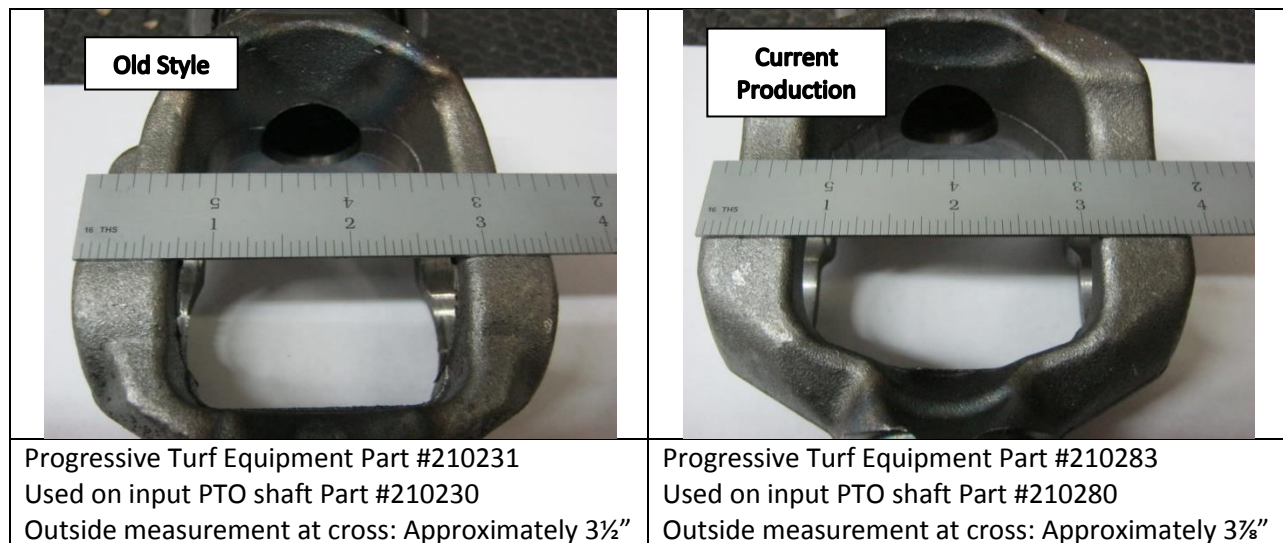

INPUT SHAFT IDENTIFICATION

MODELS: Pro-Flex 120, TD65, TD65-2, TDR-12 and TDR-15

In 2009 Progressive Turf Equipment introduced a Constant Velocity (CV) joint input shaft to several models. This made the connection to the tractor less sensitive to proper spacing and alignment of the input PTO. The models with the CV joint were given the suffix ‘B’ to help to identify them. For a short time, the non CV equipped ‘A’ models were sold along-side the ‘B’ versions. Realizing the benefits, the demand for the CV equipped ‘B’ mowers far outpaced the ‘A’ models and subsequently the ‘A’ models were discontinued in early 2012.

Later in 2012, the supplier of the CV joint input shafts made a few engineering changes. At that time, Progressive Turf Equipment Part #210230 was replaced with Part #210280, for the complete input shaft.

While the two input shafts are interchangeable as a complete shaft, the service parts differ between them and are not interchangeable. Unfortunately there are no obvious identification markings available to help differentiate the shafts from each other. To identify which shaft is currently equipped on your mower, and to ensure the correct service parts are ordered, a measurement from the tractor-side input yoke must be taken at the cross bearing as shown below.